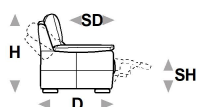

L 84 H100 D97 SH47 SD56	L 84 H100 D97 SH47 SD56	L 85 H100 D3 SH47 SD56	L 85 H100 D3 SH47 SD56	L 141 H100 D97 SH47 SD56	L 141 H100 D97 SH47 SD56
B69	B68	C37	C36	220	210
mini chair laf	mini chair raf	lhf el.rec.mini chair	rhf el.rec.mini chair	1left arm facing 2 str	1right arm facing 2 str

L 99 H100 D97 SH47 SD56	L 99 H100 D97 SH47 SD56	L 100 H100 D97 SH47 SD56	L 100 H100 D97 SH47 SD56	L 171 H100 D97 SH47 SD56	L 171 H100 D97 SH47 SD56
120	110	174	173	252	251
1 left arm facing chair	1 right arm facing chair	elec.rec.chair 1arm laf	elec.rec.chair 1arm raf	1 left arm fac. 2 1/2 str	1 right arm fac.2 1/2 str

↓ fold following the dotted line ↓

↑ fold following the dotted line ↑

n_Ostuni

 NICOLETTIHOME

L Length - H Height - D Depth - SH Seat Height - SD Seat Depth
Dimensions refer to maximum sizes of the version with closed mechanism (where available).