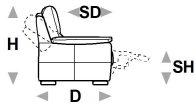

↑ fold following the dotted line ↑

n_Ostuni

NICOLETTIHOME

L Length - H Height - D Depth - SH Seat Height - SD Seat Depth
Dimensions refer to maximum sizes of the version with closed mechanism (where available).

dimensions	L 111 H100 D97 SH47 SD56	L 168 H100 D97 SH47 SD56	L 198 H100 D97 SH47 SD56	L 216 H100 D97 SH47 SD56	L 66 H48 D66 SH- SD-
version code	100	200	240	300	N50
Description	chair	2 seater	2 1/2 seater	3 seater	ottoman holder